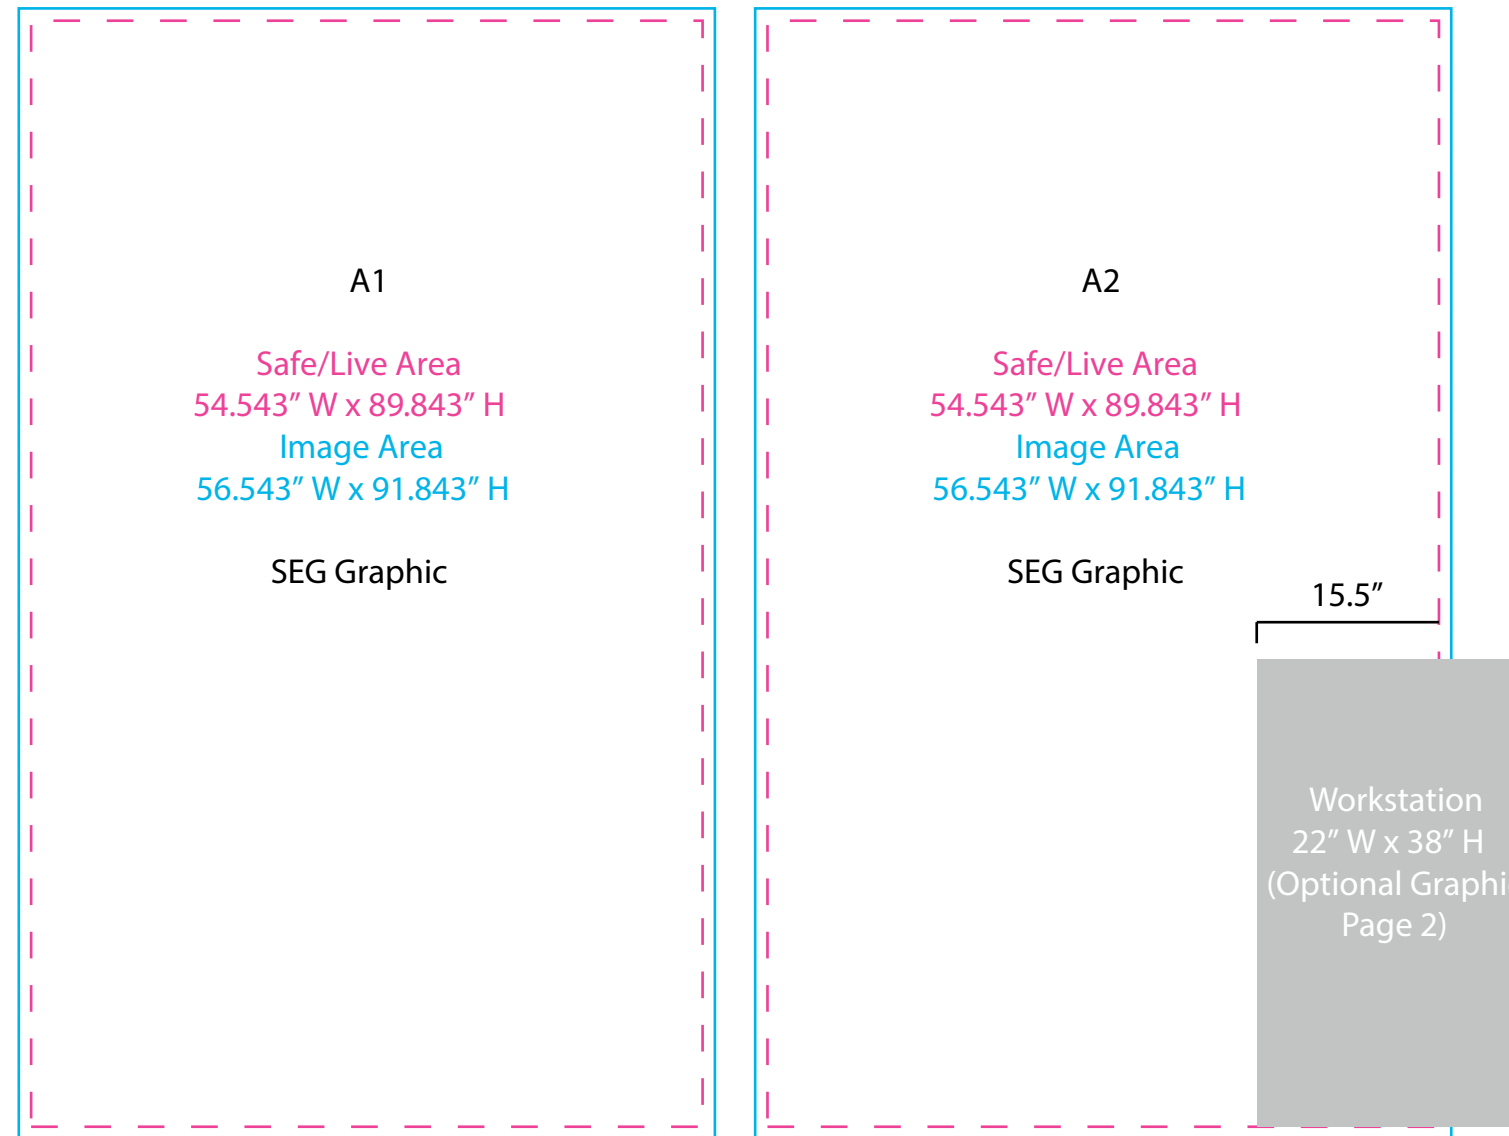

Graphic Template
10x10 Inline Exhibit
Rectangular Backwall Panels

NOTE: All Raster Art (jpg, tiff,psd, png, etc.) must be at least 100 dpi at print size.
Standard kits are often customized. Please check with Customer Service to ensure that this template matches your specific job.

Counter Graphic - LTK 1001

NOTE: All Raster Art (jpg, tiff,psd, png, etc.) must be at least 100 dpi at print size.
Standard kits are often customized. Please check with Customer Service to ensure that this template matches your specific job.

Graphic Template
Backwall Workstation Countertop – Vinyl Graphics
Graphics **NOT** included in base price. Please request pricing.

NOTE: All Raster Art (jpg, tiff,psd, png, etc.) must be at least 100 dpi at print size.
Standard kits are often customized. Please check with Customer Service to ensure that this template matches your specific job.