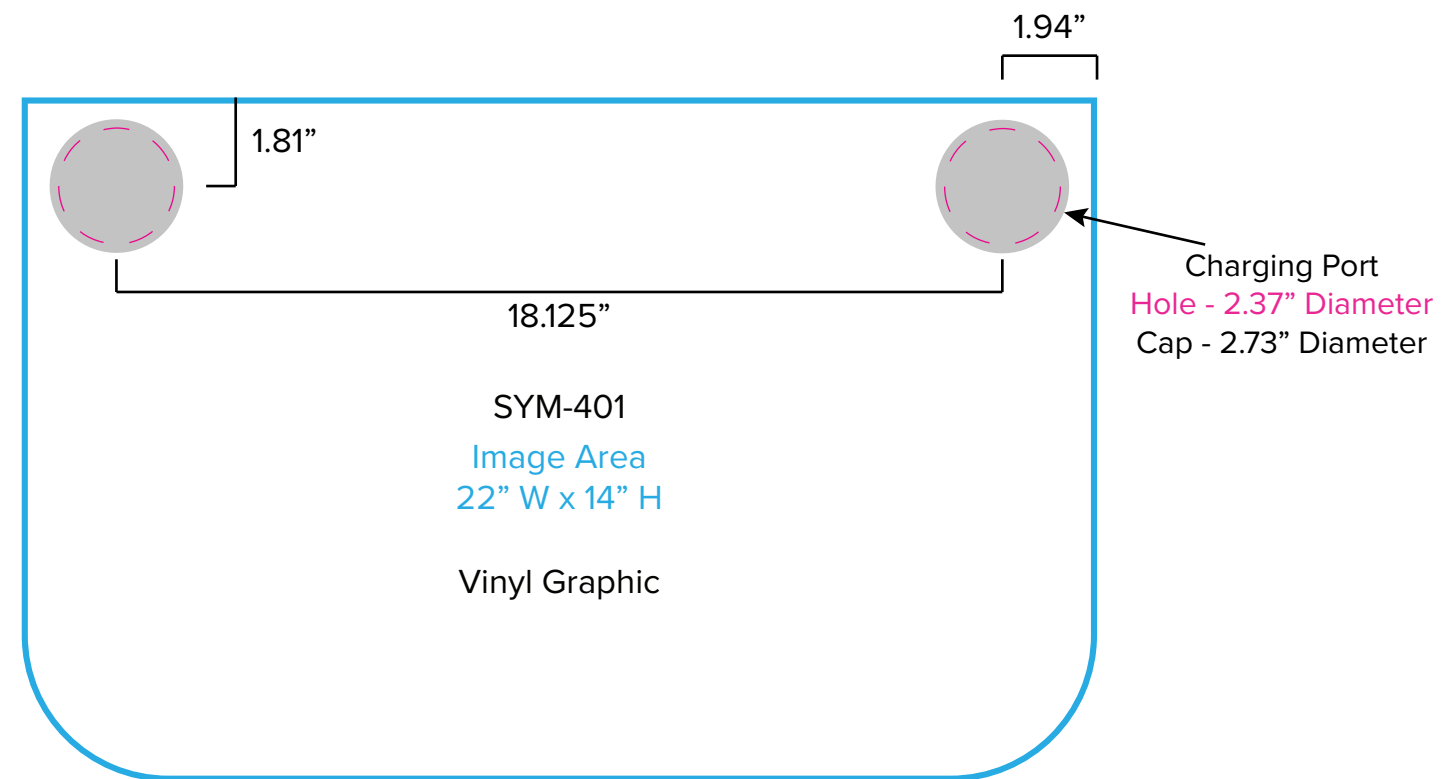

Graphic Template
10x10 Inline Exhibit
Rectangular Backwall Panels

NOTE: All Raster Art (jpg, tiff,psd, png, etc.) must be at least 100 dpi at print size.
Standard kits are often customized. Please check with Customer Service to ensure that this template matches your specific job.

Counter Graphic - LTK 1001

NOTE: All Raster Art (jpg, tiff,psd, png, etc.) must be at least 100 dpi at print size.
Standard kits are often customized. Please check with Customer Service to ensure that this template matches your specific job.

Graphic Template
Backwall Workstation Countertop – Vinyl Graphics
Graphics **NOT** included in base price. Please request pricing.

NOTE: All Raster Art (jpg, tiff,psd, png, etc.) must be at least 100 dpi at print size.
Standard kits are often customized. Please check with Customer Service to ensure that this template matches your specific job.