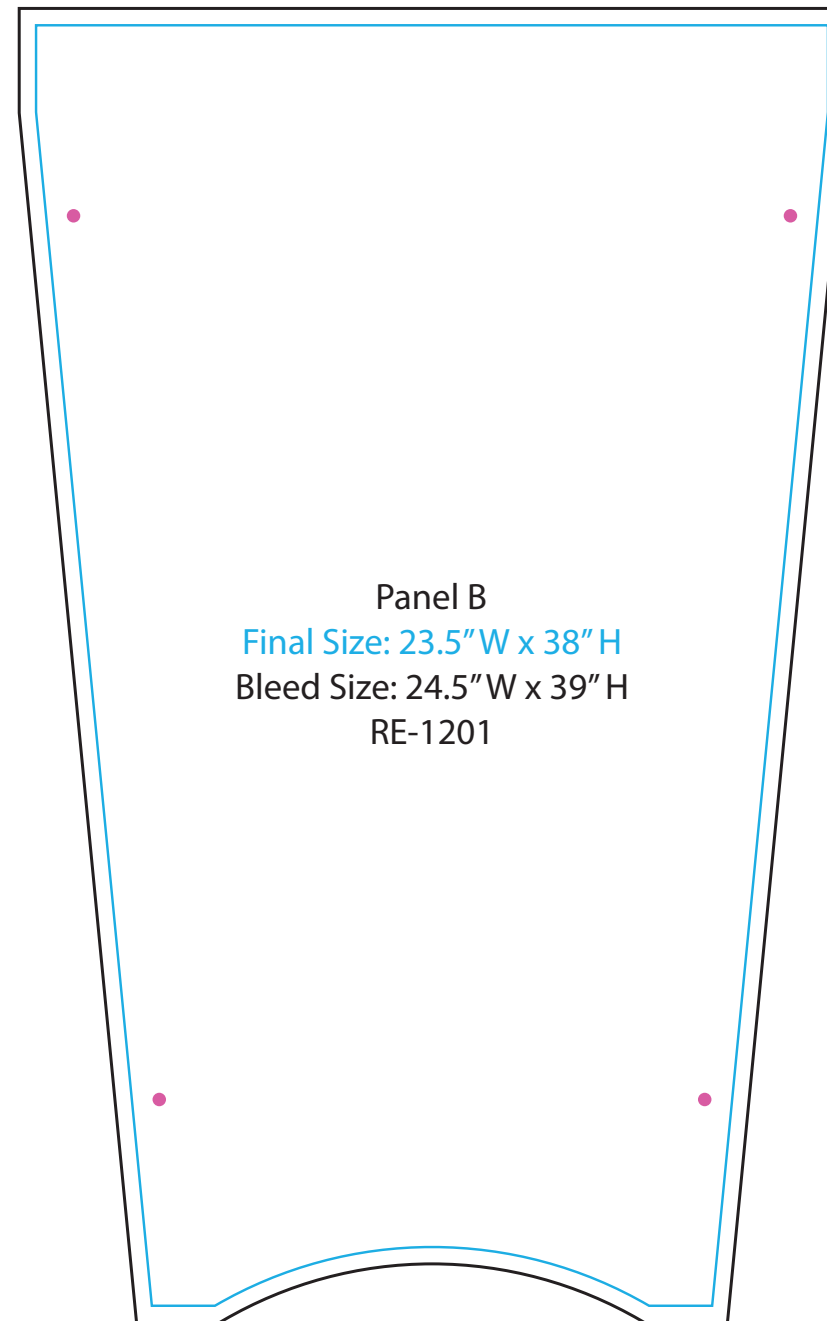

Graphic Template
10x10 Inline Exhibit
Rectangular Backwall Panels

NOTE: All Raster Art (jpg, tiff,psd, png, etc.) must be at least 100 dpi at print size.
Standard kits are often customized. Please check with Customer Service to ensure that this template matches your specific job.

Counter Graphic - LTK 1001

NOTE: All Raster Art (jpg, tiff,psd, png, etc.) must be at least 100 dpi at print size.
Standard kits are often customized. Please check with Customer Service to ensure that this template matches your specific job.

Graphic Template
Backwall Workstation Countertop – Vinyl Graphics
Graphics **NOT** included in base price. Please request pricing.

NOTE: All Raster Art (jpg, tiff,psd, png, etc.) must be at least 100 dpi at print size.
Standard kits are often customized. Please check with Customer Service to ensure that this template matches your specific job.